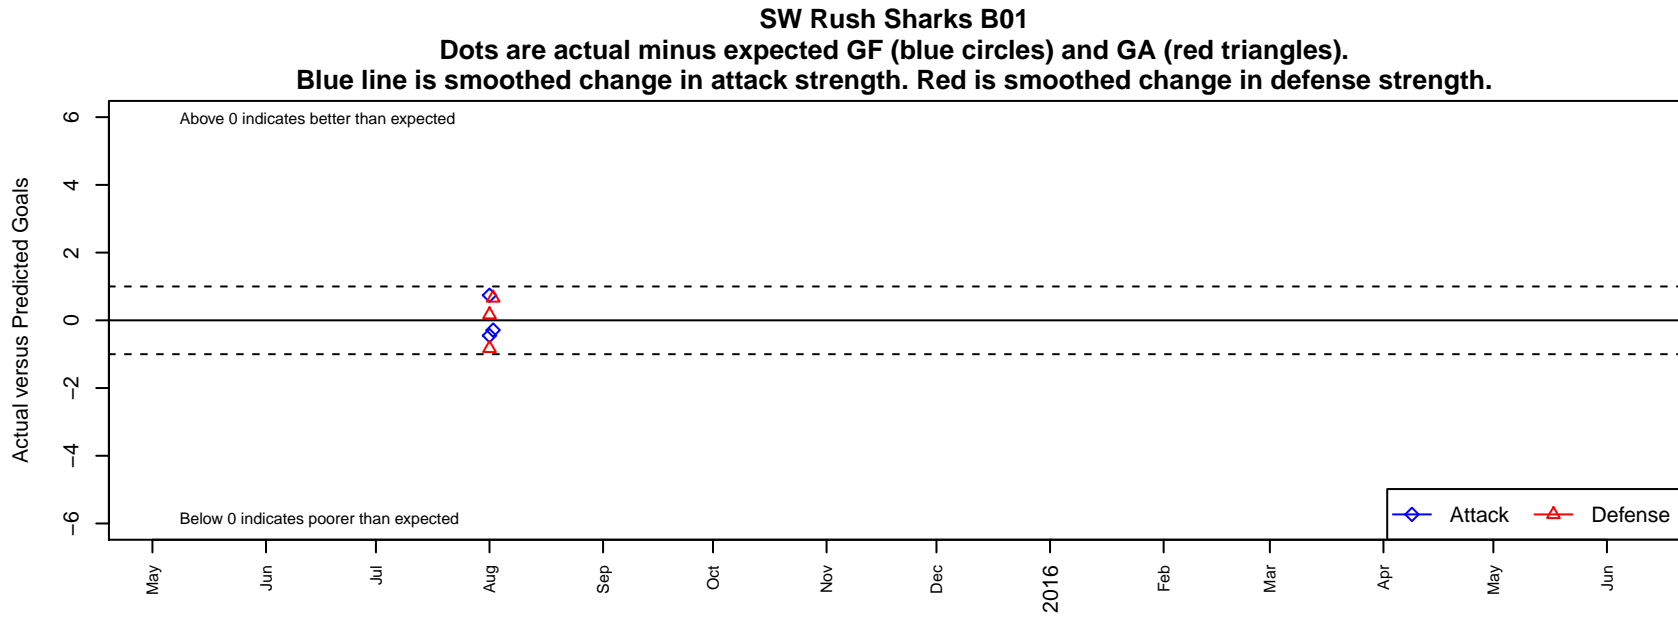

SW Rush Sharks B01

, TXS
B01 total strength=1440
attack=5.38 defense=15.73

alt names used:
SW RUSH SHARKS 01/02 (TXS)

Venues played:
2015 Surf Cup Surf Super Cup U14

date	home		away		venue	pred.home	pred.away
2015-08-02	Pateadores IER B01	0	SW Rush Sharks B01	0	2015 Surf Cup Surf Super Cup U14	0.66	0.29
2015-08-01	SW Rush Sharks B01	1	Illinois Galaxy Yellow B01	0	2015 Surf Cup Surf Super Cup U14	0.26	0.17
2015-08-01	SW Rush Sharks B01	0	Crossfire Premier A B01	2	2015 Surf Cup Surf Super Cup U14	0.45	1.17